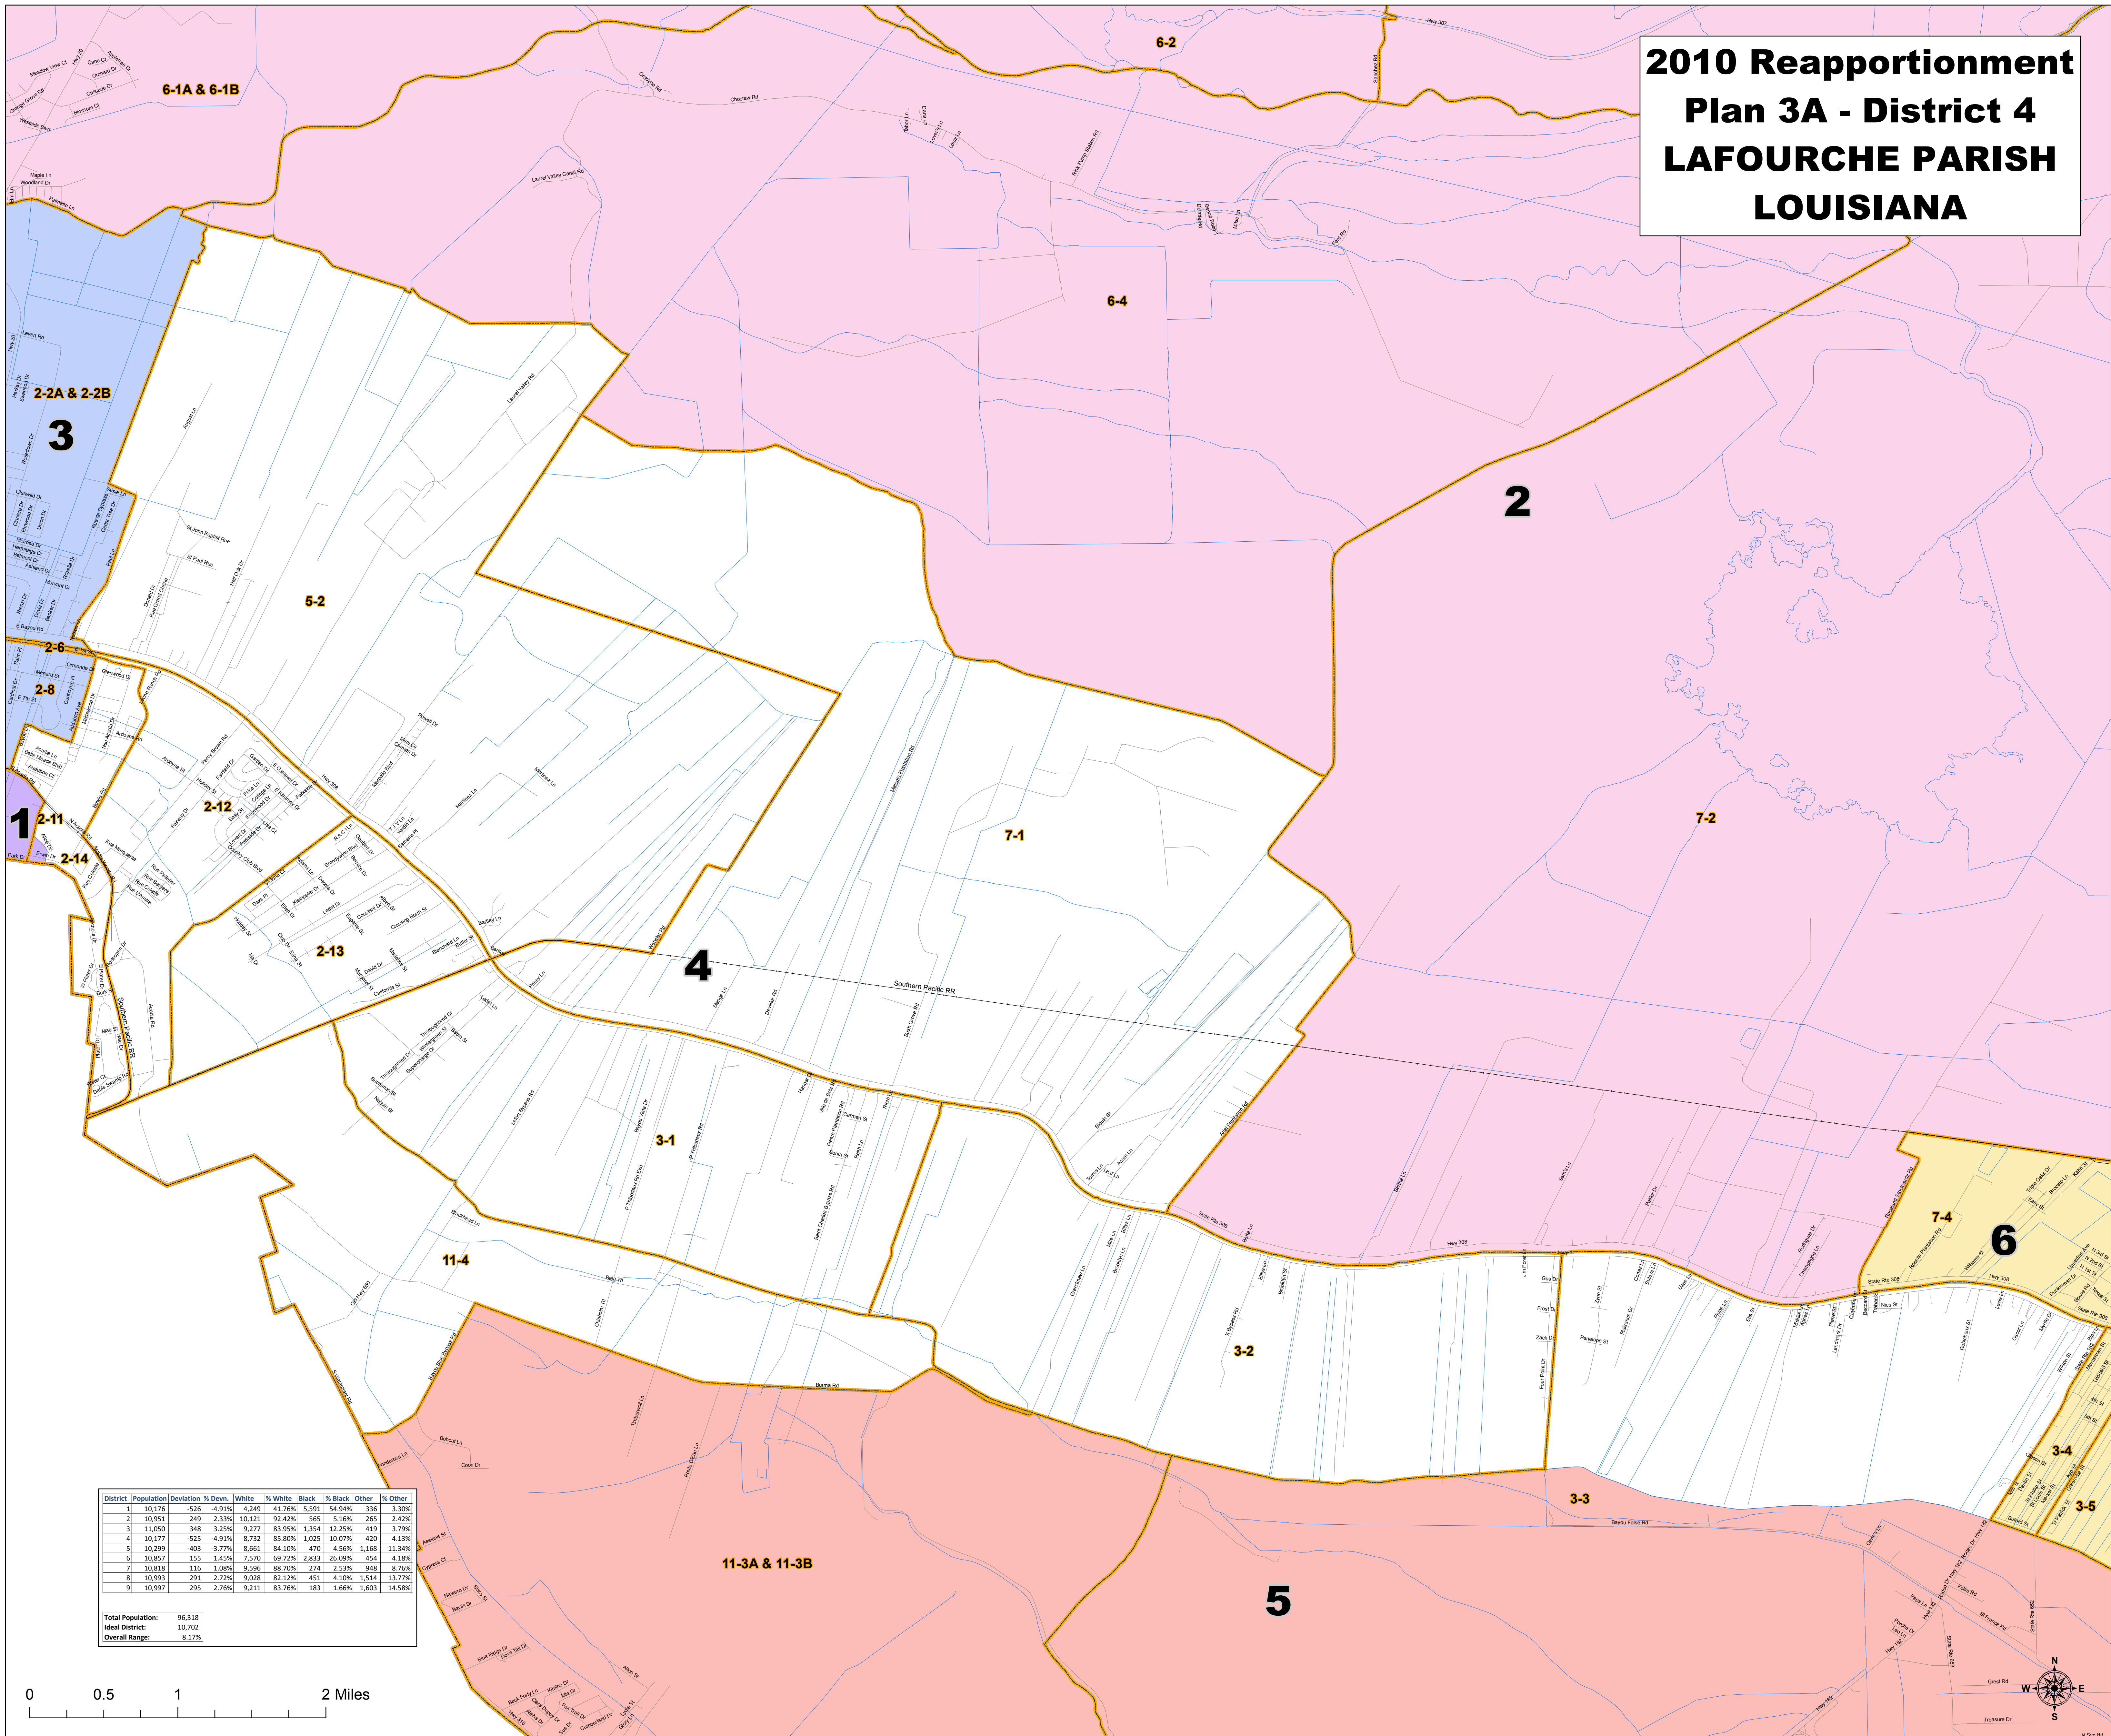

2010 Reapportionment Plan 3A - District 4 LAFOURCHE PARISH LOUISIANA

SCPDC
South Central Planning &
Development Commission
Post Office Box 1870
Gray, Louisiana 70359
Phone: (985) 851-2900

**Approved
April 26, 2011**

Legend

- Road
- Railroad
- Hydrography
- Precincts
- Parish Boundary

2010 Lafourche Plan 3A Districts

- 1
- 2
- 3
- 4
- 5
- 6
- 7
- 8
- 9