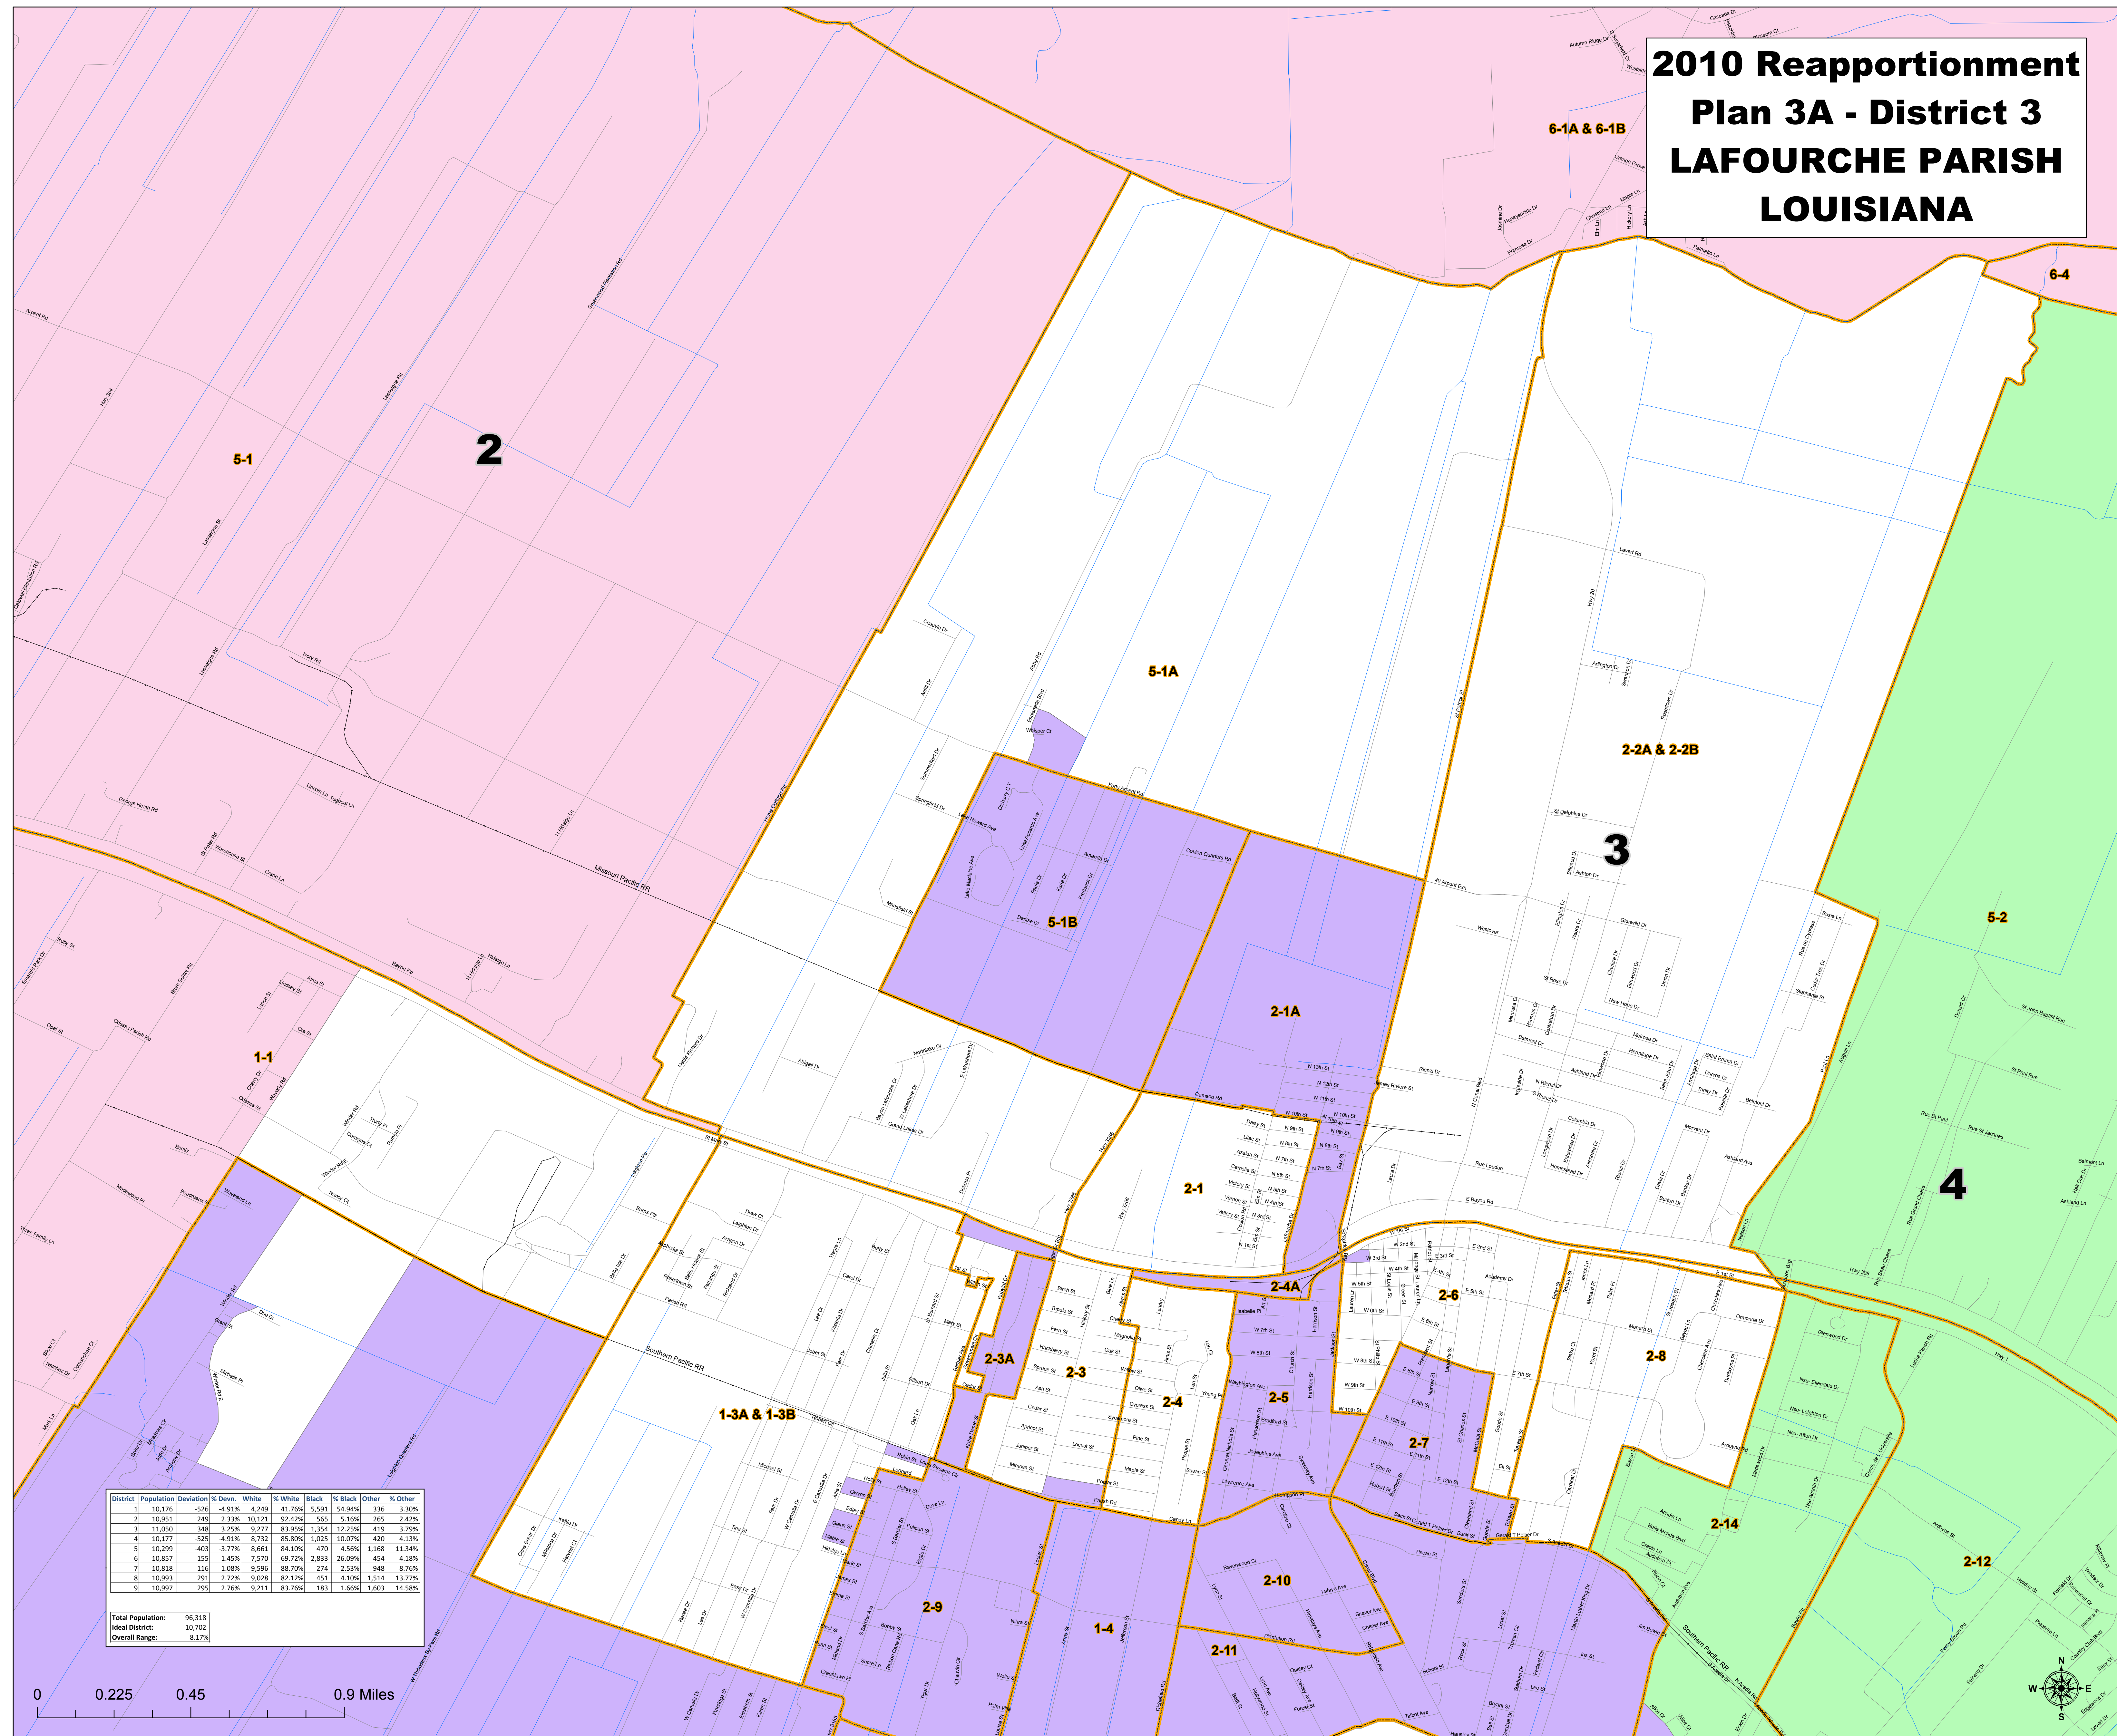

2010 Reapportionment Plan 3A - District 3 LAFOURCHE PARISH LOUISIANA

SCPDC
South Central Planning &
Development Commission
Post Office Box 1870
Gray, Louisiana 70359
Phone: (985) 851-2900

**Approved
April 26, 2011**

Legend

- Road
- Railroad
- Hydrography
- ▭ Precincts
- ▭ Parish Boundary

2010 Lafourche Plan 3A Districts

- 1
- 2
- 3
- 4
- 5
- 6
- 7
- 8
- 9