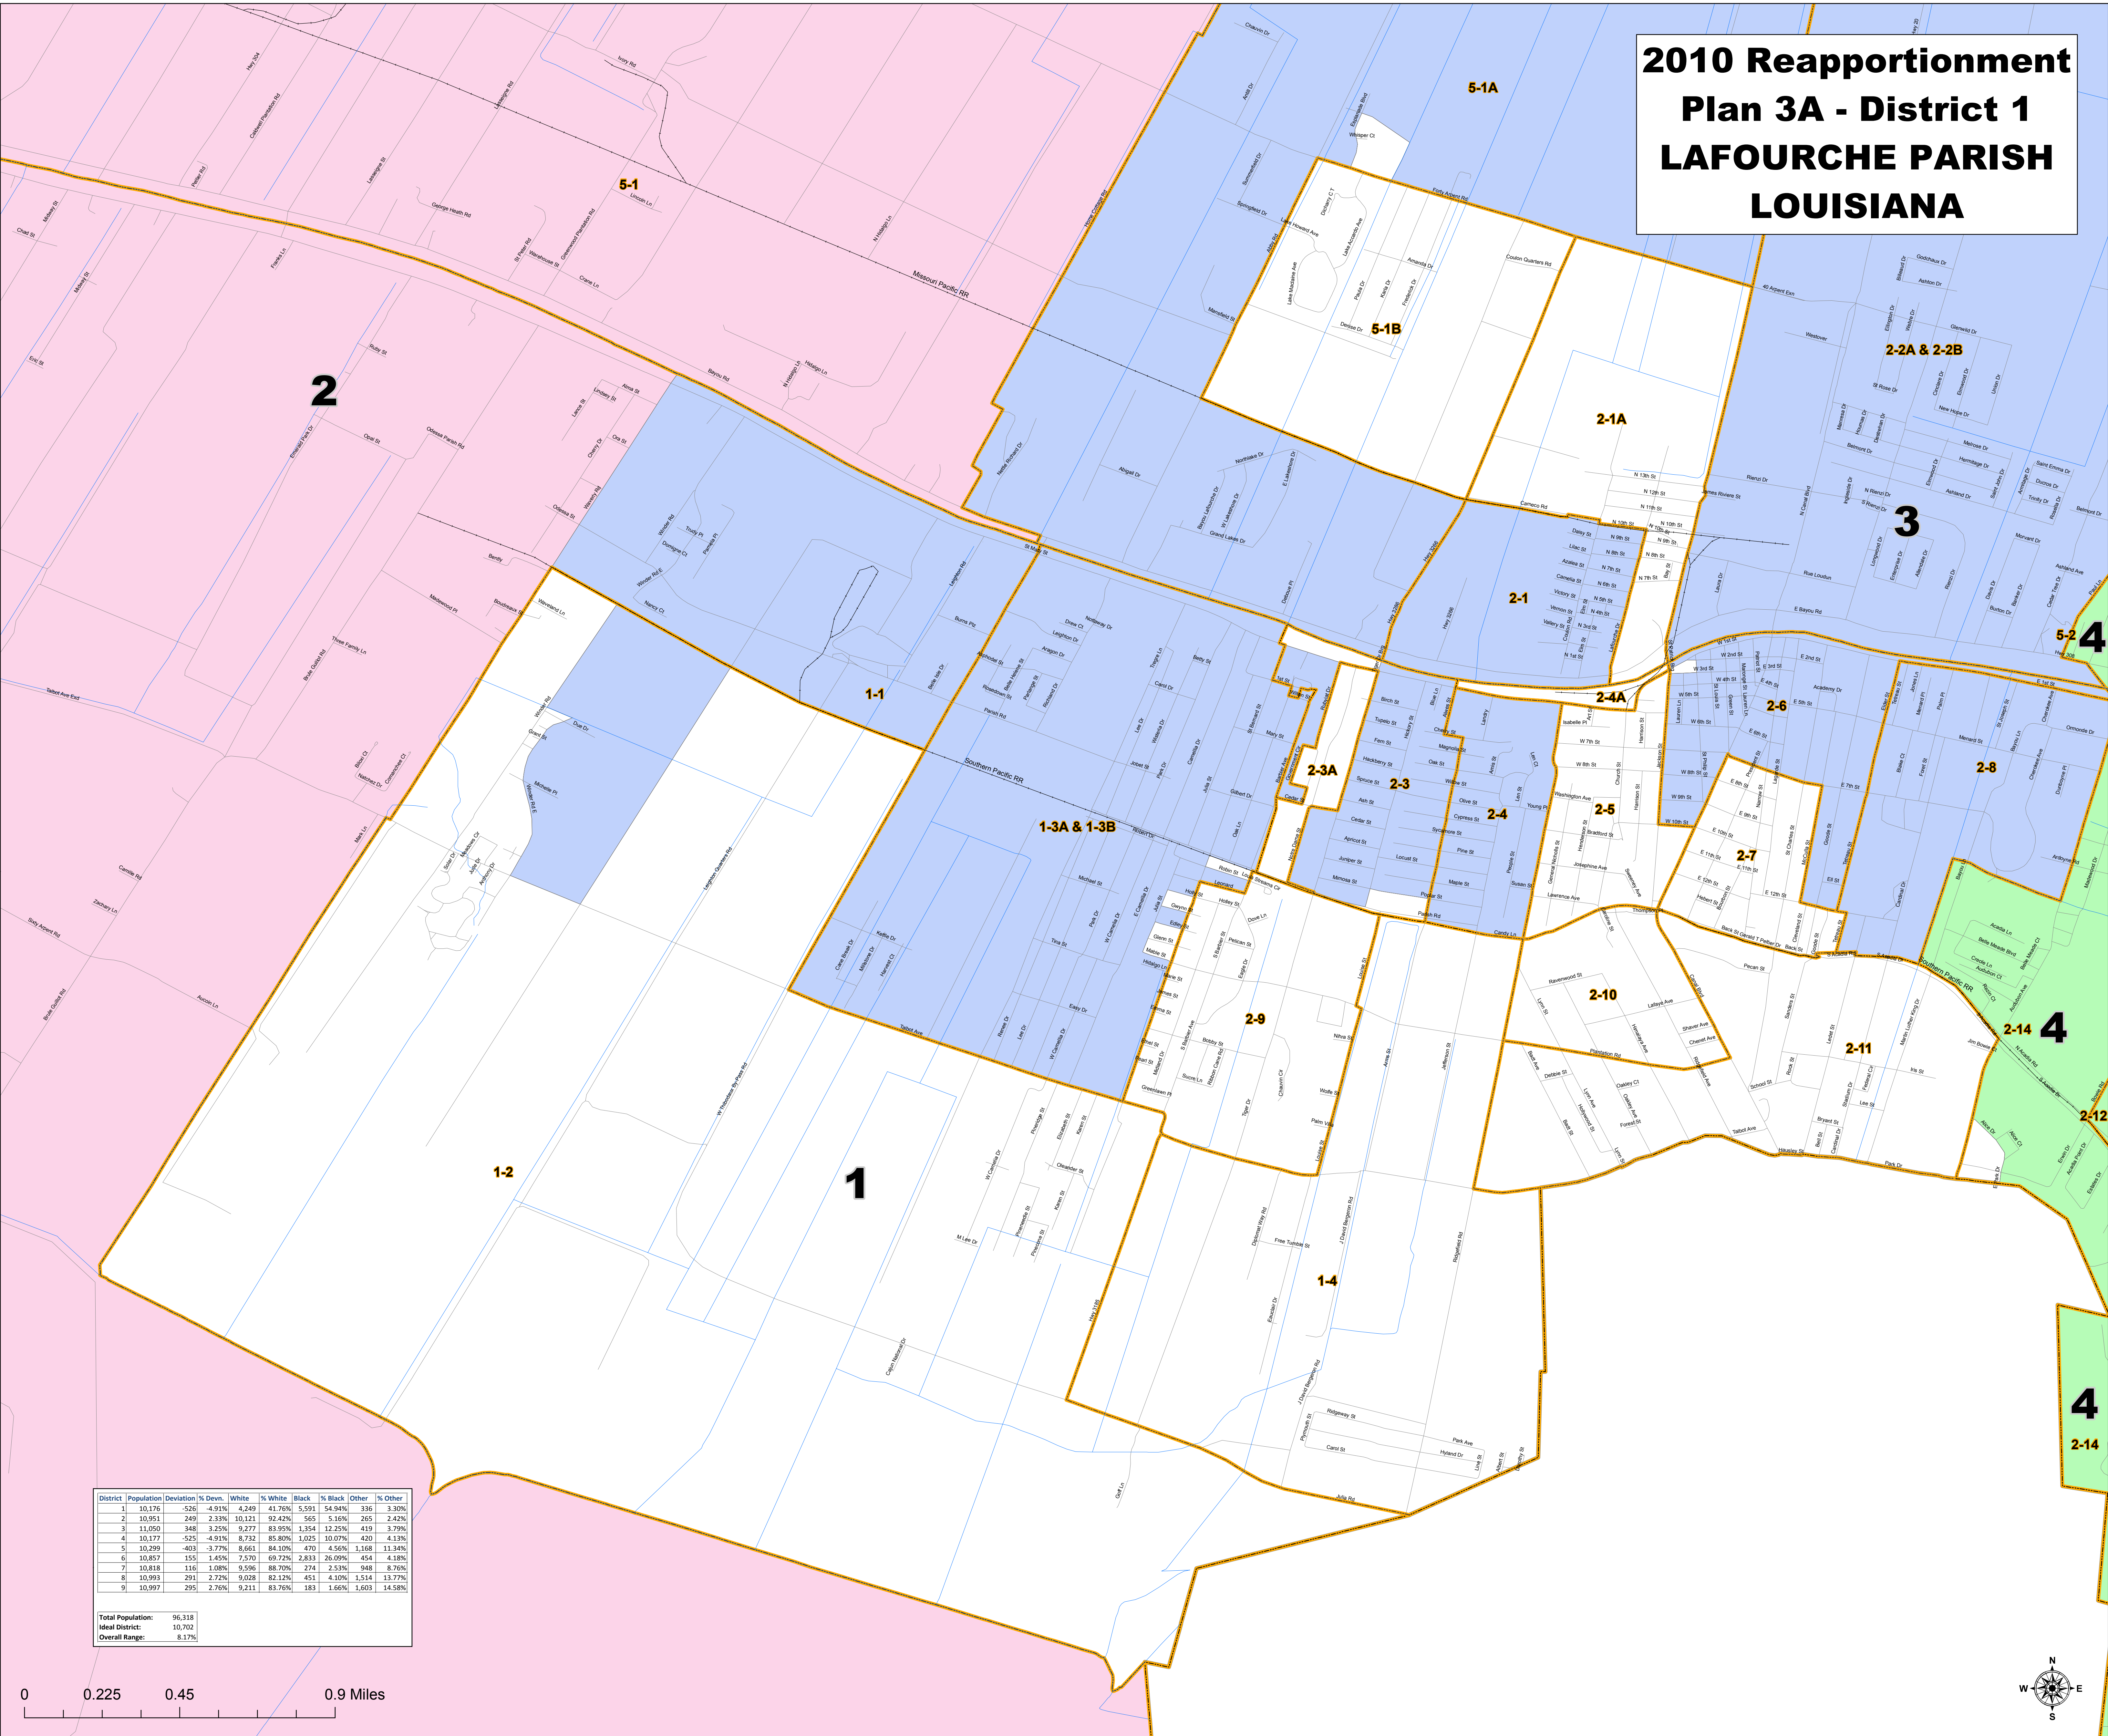

2010 Reapportionment Plan 3A - District 1 LAFOURCHE PARISH LOUISIANA

SCPDC
South Central Planning &
Development Commission
Post Office Box 1870
Gray, Louisiana 70359
Phone: (985) 851-2900

**Approved
April 26, 2011**

1. **Legend**
2. Road
   - Railroad
   - Hydrography
   - Precincts
   - Parish Boundary

1. **2010 Lafourche Plan 3A
   Districts**
2. 1
   - 2
   - 3
   - 4
   - 5
   - 6
   - 7
   - 8
   - 9